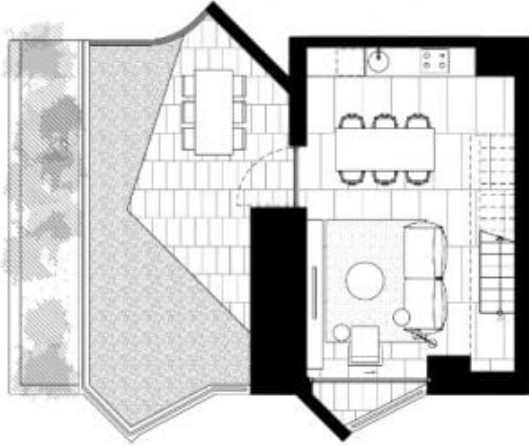

Apartment 407