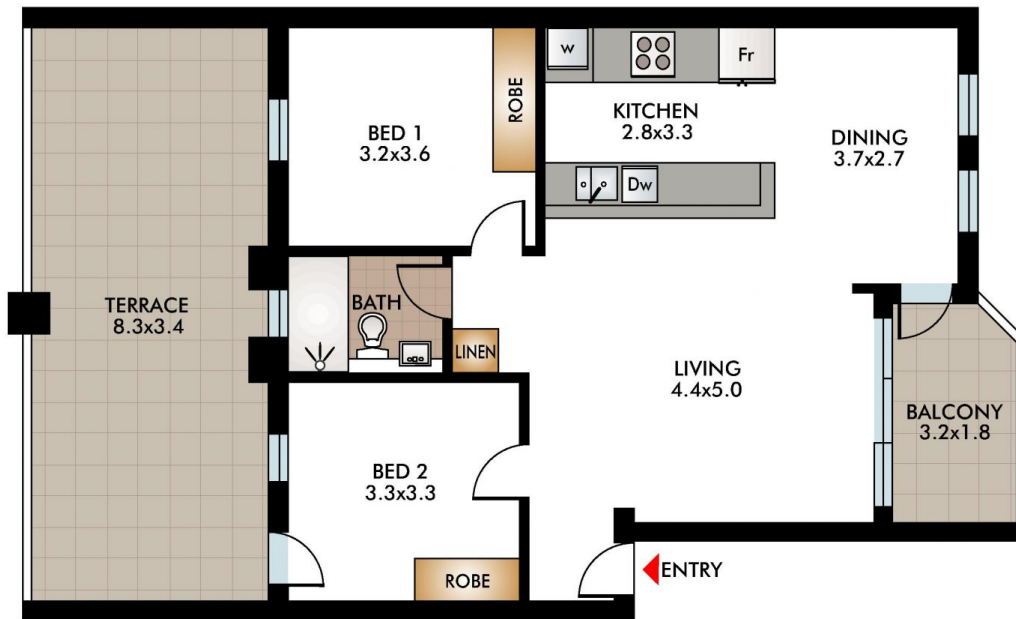

14/72-76 Campbell Parade, Bondi Beach