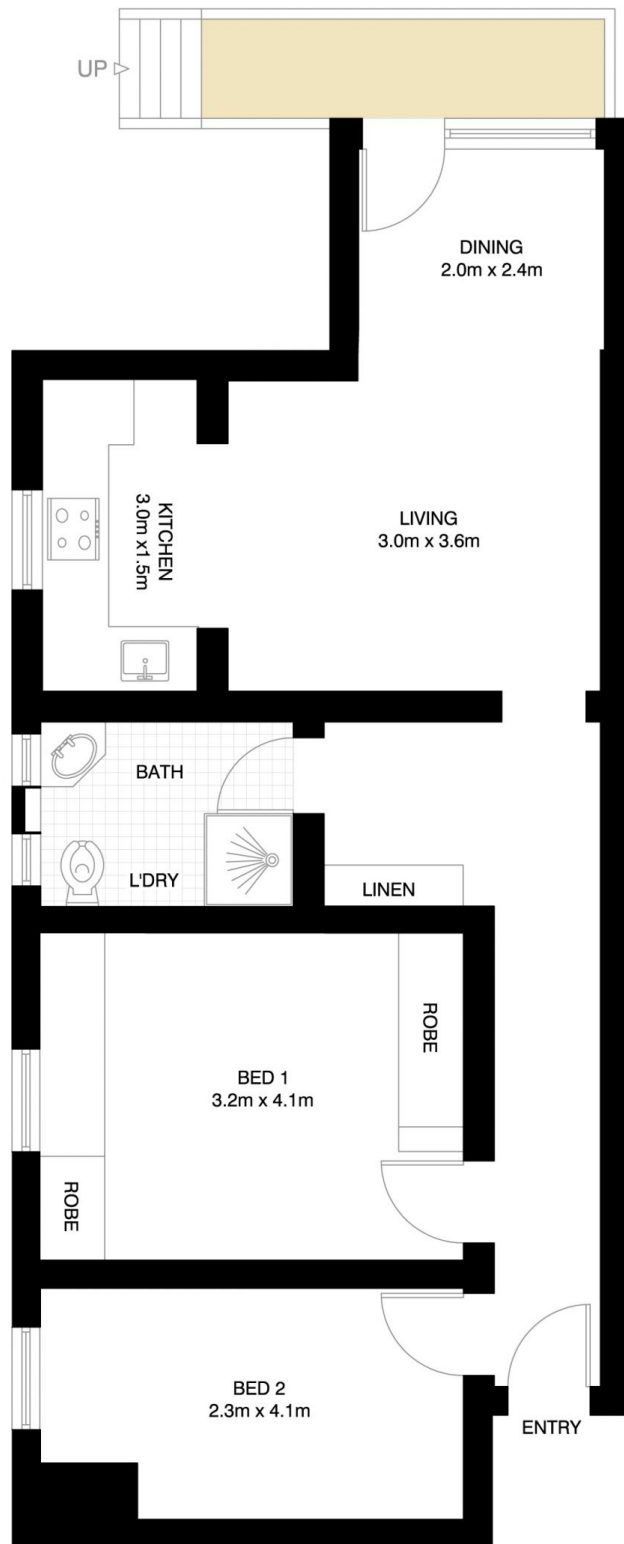

With high decorative ceilings and polished floorboards, it presents as a picturesque haven blessed with generous interiors and a tranquil ambience. The main bedroom is spacious with an abundance of storage, the 2nd double bedroom is private and quiet. The living area is a light-filled

View : <https://www.rwbb.com.au/sale/nsw/eastern-suburbs/bondi/residential/apartment/6761290>

Ian Wallace
02 8362 4000

Immik Kerr
02 8362 4000

R&W

Bondi Beach

*PLANS SHOWN ONLY INDICATIVE OF LAYOUT. DIMENSIONS ARE APPROXIMATE.
Measurements are approximate and not to scale. The vendor, agency and supplier will accept no liability for its accuracy. Interested parties are advised to make their own independent enquiries.